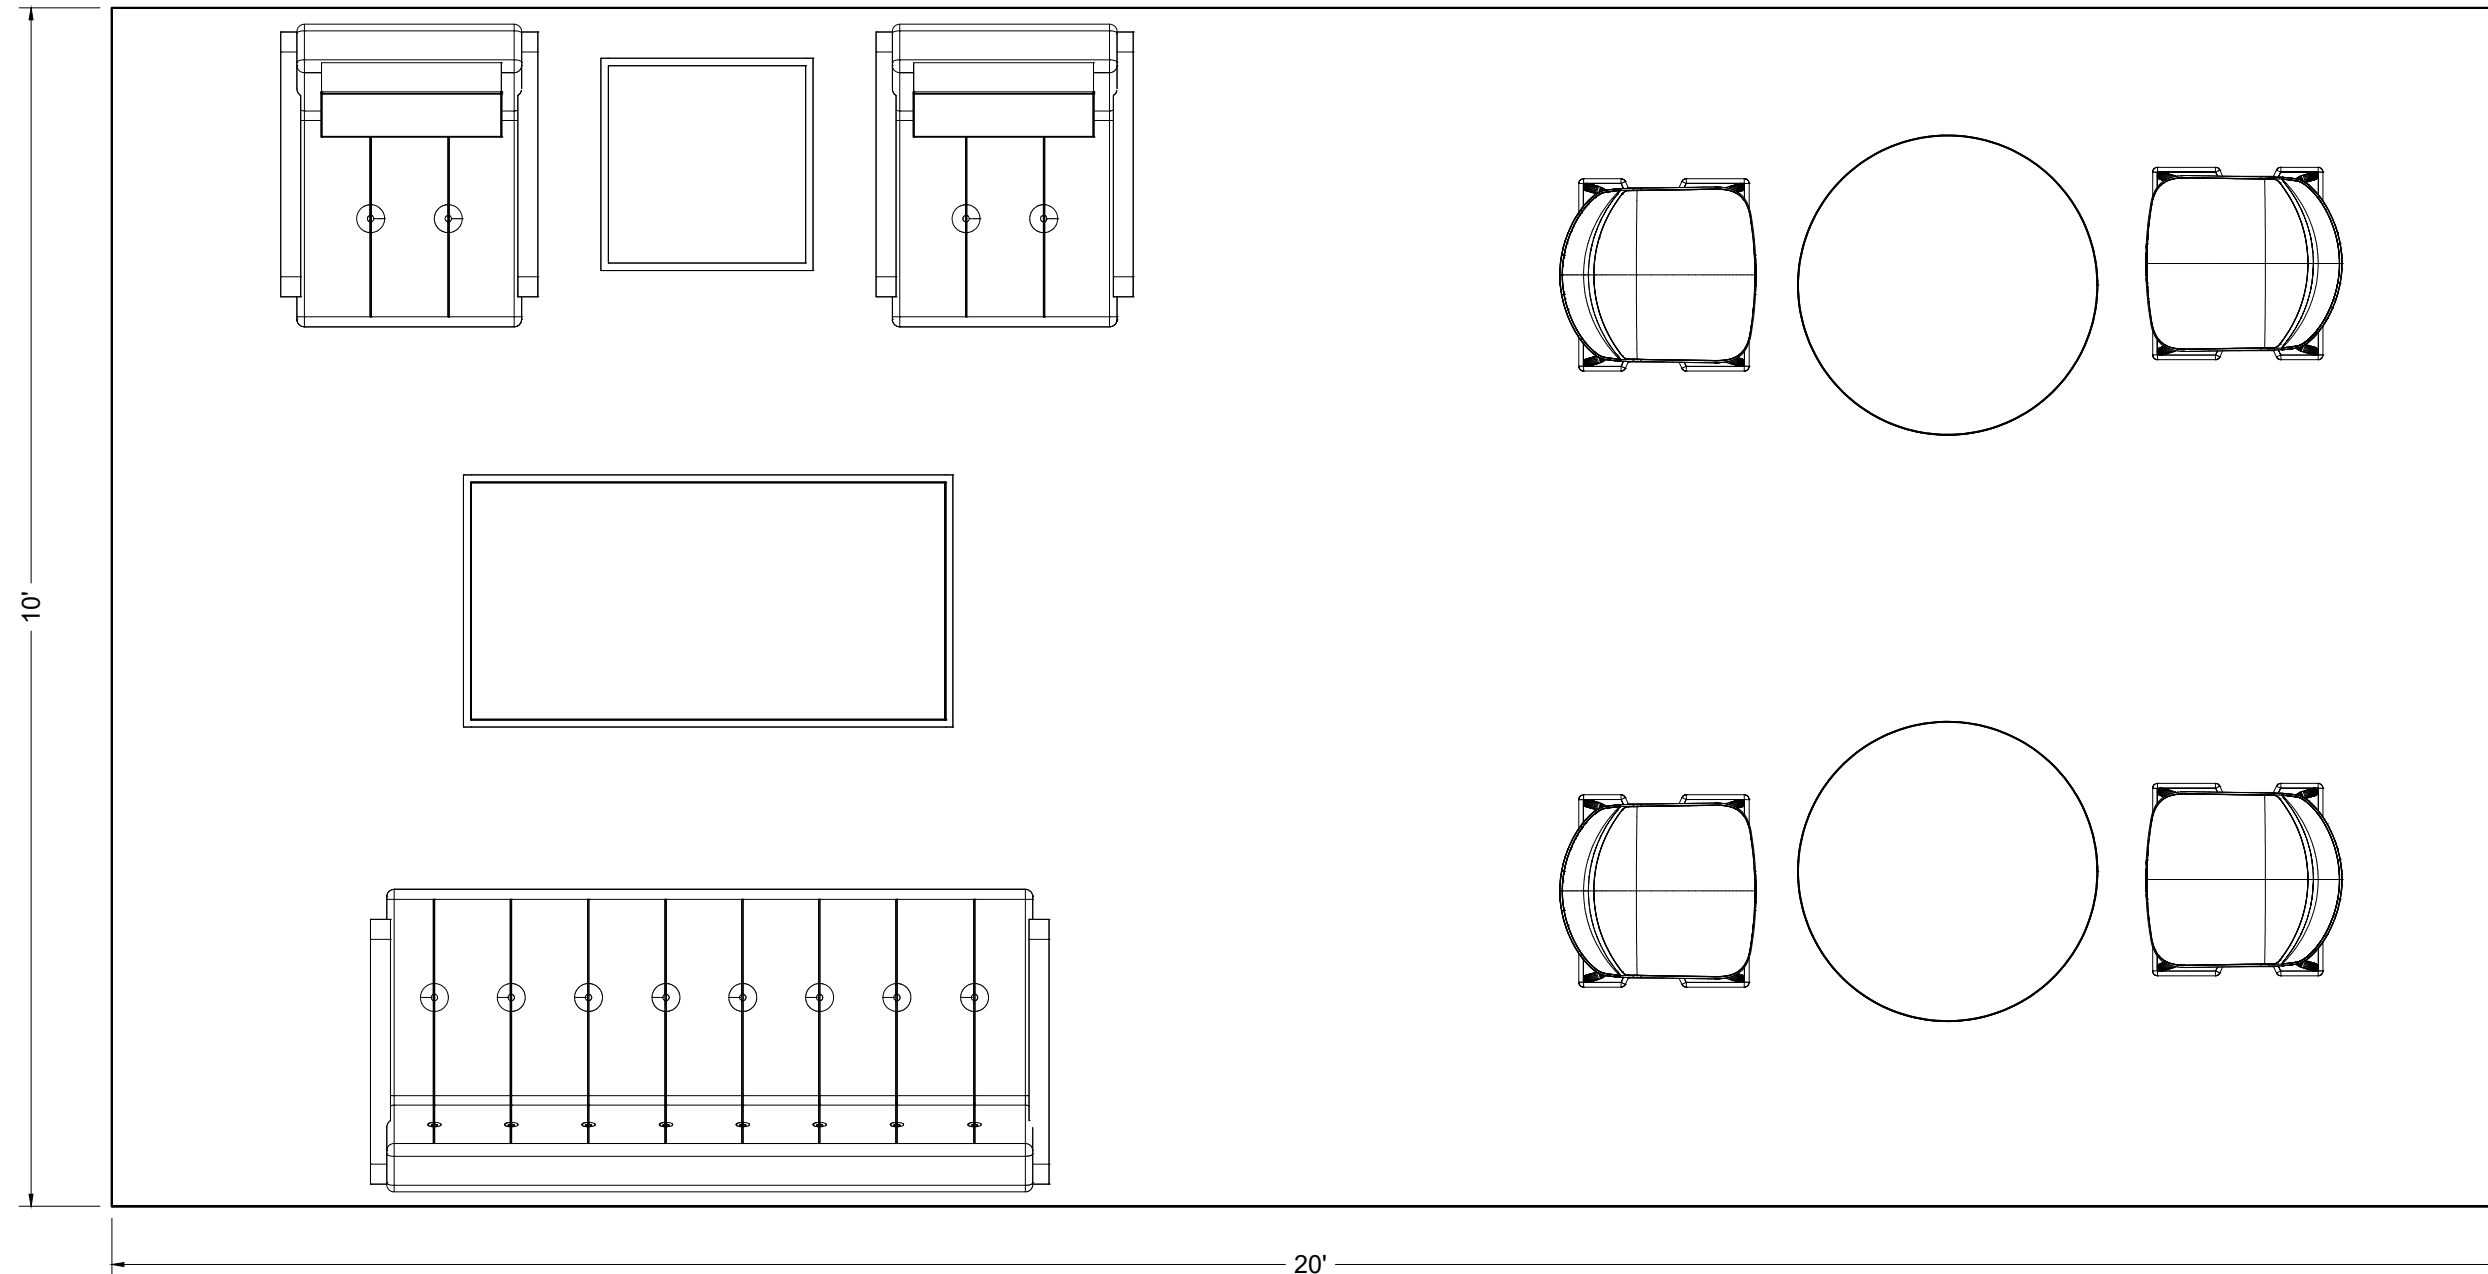

**Replace your custom artwork or company logo where you see the Annual Convention logo. Additional signage and/or furniture is not permitted with the exception of one floor sign that is no larger than 3' wide by 7' tall. NAMIC will determine location of floor sign within your lounge package**

Pull List										
Qty	Type	Size	Area (SqFt)	Part Number	Description	Material	Color	Notes	Low Inv.	Weight
2	UD Part	18" x 18"		<<CUSTOM>>	18" Graphic Pillow	Pillow	Graphic			
1	Graphic	47-1/2" x 23-3/4" (47.5" x 23.8")	7.8	<<CUSTOM>>	Adelaide Graphic Decal	Vinyl	Graphic			
2	Graphic	29-15/16" x 29-15/16" (29.938" x 29.938")	6.2	<<CUSTOM>>	Chelsea Graphic Decal	Vinyl	Graphic	Circular 30" Table Decal		
4	Barstool	22" x 22-1/2" x 45-1/2"		<<CUSTOM>>	Lucent Barstool	Acrylic	Frosted			
2	Soft Seating	27" x 26" x 3"		<<CUSTOM>>	Fairfax Chair, White Vinyl/ Brushed Metal	Vinyl	White			
1	Table	21-1/2" x 21-1/2" x 17-3/4"		<<CUSTOM>>	Adelaide End Table - White Top	Laminate	White			
2	Table	30" x 30" x 42"		<<CUSTOM>>	Chelsea Butcher Block-Top Bistro - 30"	Laminate	Wilson Art Fusion Maple			
1	Table	48-7/8" x 25-3/8" x 17-3/4"		<<CUSTOM>>	Adelaide Cocktail Table	Acrylic	White			
Total Area:			14.00						Total Weight:	0.00