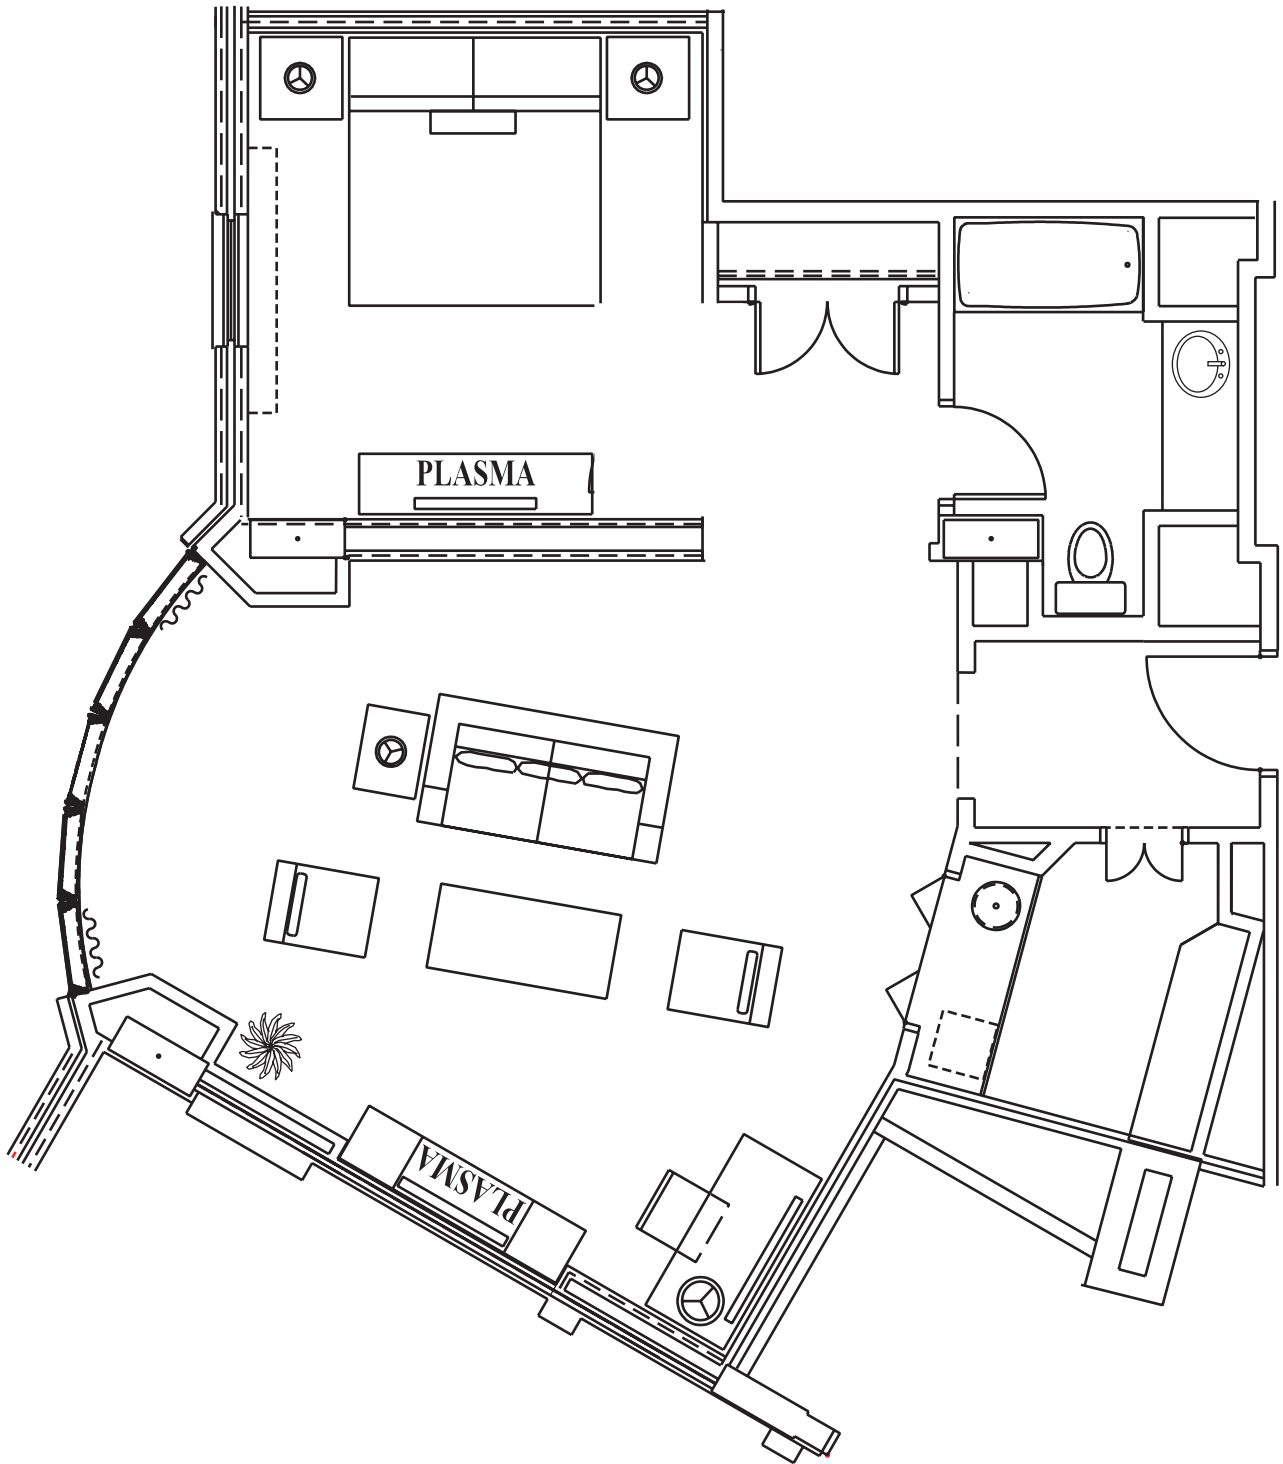

Example of a Junior Suite -
Floor Plan & Location Varies

**Junior Suite
Garden View
Contains a King Bed
and a Sitting Area
Approximately 700 Sq. Ft.**